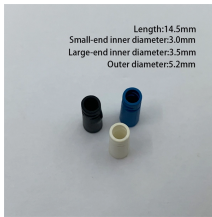

The company credited with the creation of the 405nm laser diode, Nichia Corporation, is still the primary manufacturer of this laser wavelength. Other companies who manufacturer these devices include ...