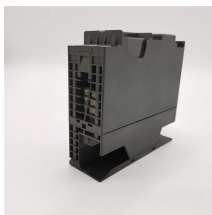

Terminal Plug, Copper, 250 MCM, CU/AL Rated Copper Compression Pigtail Adaptor, Conductor Size 250, Tin Plated, UL, CSA

For everyday fixes or tough line repairs, Dorman quick connect fittings deliver fast, reliable performance. Find the parts and accessories you need online.

We supply genuine OEM automotive connectors and pigtails to ensure your car is running at top performance levels. We have thousands of connectors and wire harness repair materials such as ...

Ford Engineering has determined that the combination of the crimped uninsulated butt splice, insulated with a 2" piece of adhesive-lined heat shrink tubing, has proven superior in terms of strength, ...