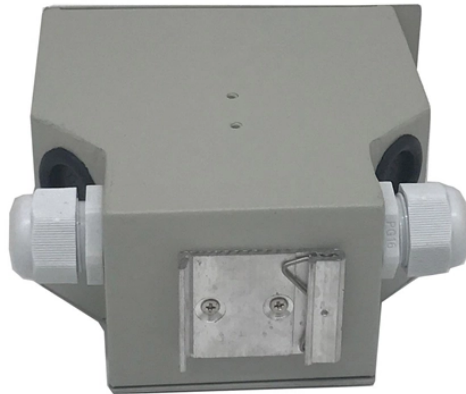

Large-capacity optical junction box for main trunk

Large-capacity optical junction box for main trunk

Communication Optical Cable Cross Connecting Cabinet is the interface equipment suitable for the exchanging between trunk optical cable and optical distribution cable. Integrating heat sealing, roll ...

Our outdoor cable enclosures accept up to 30 meters of excess fiber trunk cable. These fiber optic enclosures are designed to work in a variety of applications from rack mount to wall mount in 12 to 72 ...

Choose from our selection of junction boxes, including over 2,800 products in a wide range of styles and sizes. Same and Next Day Delivery.

MBN-FOSC-A7 big capacity madidi fiber optic Junction Box is used for FTTx network projects to protect and arrange the fiber cable, ensure the long service life of FTTx network, with big capacity and multi ...