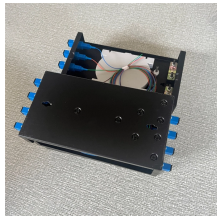

30 Days Money Back Guarantee: Non Defective :Within 30 days after receiving the item, buyer needs to contact SPW Industrial for return. Item will be refunded or exchanged. After 30 days there will be a ...