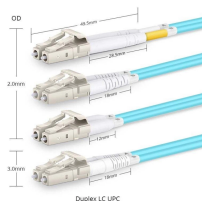

G.652.D Single-Mode Optical Fibre Specifications ... *Values for cabled fibre, local attenuation discontinuity ≤ 0.1 dB Note: Due to OTDR measurement uncertainty B3 International cannot guarantee ...