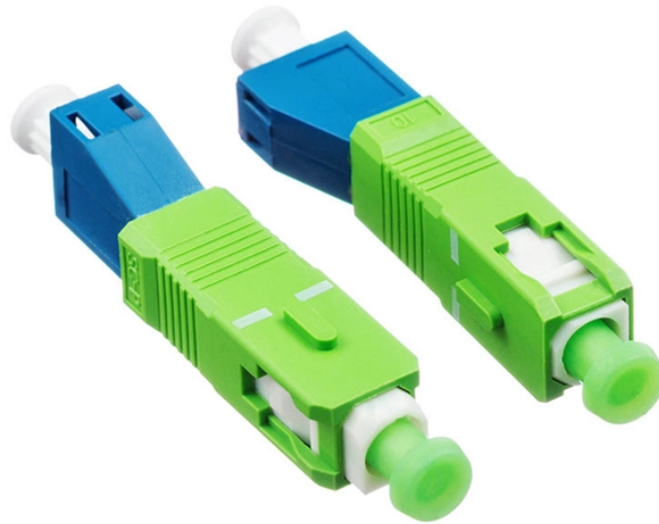

Laos Long-Span Cable Tray Company