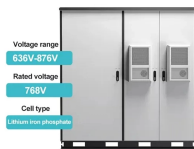

Our cable tray design considerations guide details key factors to consider when designing cable tray systems for industrial and commercial applications. Browse or download the cable tray catalog for ...