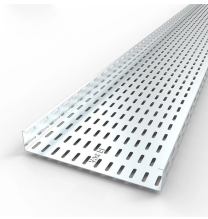

LTE pigtails and patch cords

LTE pigtails and patch cords

Use OPT-X™ Unity Array Cords for higher-speed 100G networks. Premium and Economy Series Patch Cords and Pigtails offer customers a wide selection, including options for higher performance, better ...

Corning patch cords and pigtails can be ordered in five easy steps. The steps involve the selection of connector(s), fiber count, fiber type, cable type, and length.

This guide demystifies fiber optic patch cords and pigtails, exploring their definitions, designs, connector types, and real-world uses. By the end, you'll be equipped to choose the right component for your ...

Fiber Patch Cords and Cable Assemblies New Chroma Link™ Color Indexing Identification Solution A color-indexing identification solution that delivers instant visual clarity for hyper-dense fiber connectivity.

Deciding between a fiber pigtail and a fiber patch cord? Learn more about the key differences between them with this guide from Equal Optics.

In simple terms, a patch cord is two pigtails which cut down the middle and attached with connectors on both ends. Pigtails are generally thinner and have a single connector, while patch ...