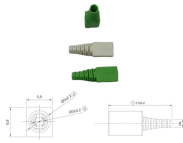

Corning patch cords and pigtails can be ordered in five easy steps. The steps involve the selection of connector(s), fiber count, fiber type, cable type, and length.

This guide demystifies fiber optic patch cords and pigtails, exploring their definitions, designs, connector types, and real-world uses. By the end, you'll be equipped to choose the right component for your ...

Fiber Patch Cords and Cable Assemblies New Chroma Link™ Color Indexing Identification Solution A color-indexing identification solution that delivers instant visual clarity for hyper-dense fiber connectivity.

Deciding between a fiber pigtail and a fiber patch cord? Learn more about the key differences between them with this guide from Equal Optics.

In simple terms, a patch cord is two pigtails which cut down the middle and attached with connectors on both ends. Pigtails are generally thinner and have a single connector, while patch ...