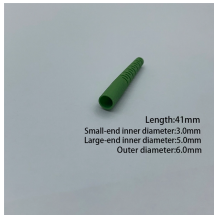

LC fiber optic attenuators are used in Dense Wave Division Multiplexing (DWDM) and Erbium Doped Fiber Amplifier (EDFA) applications where the receiver cannot accept the signal generated from a ...

LC Attenuators are essential devices in fiber optic networks, designed to precisely control optical signal power. Compatible with LC connectors, known for their compact and push-pull design, these ...