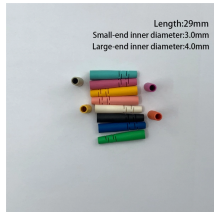

10 Pack Single Mode Fiber Optic Attenuators - 2dB, 5dB, 7dB, 10dB, 15dB, LC/UPC Fiber Attenuator Ideal for Communication & Data Centers Add to cart