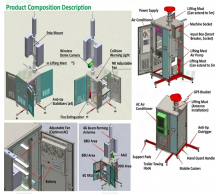

LAN Automatic Access Switch

LAN Automatic Access Switch

Lanbras Access Switch is a fundamental networking device that connects end-user devices, such as computers, printers, and IoT devices, to the enterprise network. It operates at Layer 2 (L2) or Layer 3 ...