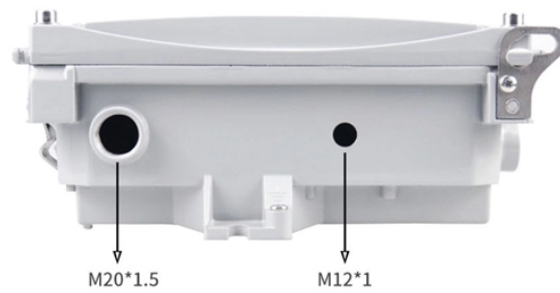

Kyrgyzstan s export price of 1MWh power storage cabinet CIF price

Kyrgyzstan s export price of 1MWh power storage cabinet CIF price

By 2030, total installed costs could fall between 50% and 60% (and battery cell costs by even more), driven by optimisation of manufacturing facilities, combined with better combinations and reduced ...