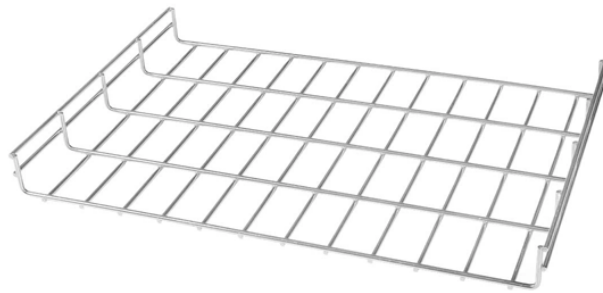

Kyrgyzstan Solution CFP2200G