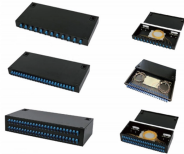

Kyrgyzstan RoHS Fiber Optic Distribution Box 6-core

Kyrgyzstan RoHS Fiber Optic Distribution Box 6-core

Distribution Box Enclosures & Racks are available at Mouser Electronics. Mouser offers inventory, pricing, & datasheets for Distribution Box Enclosures & Racks.

Good quality rohs fiber optic distribution box from rohs fiber optic distribution box manufacturer, Buy rohs fiber optic distribution box online from China.

6 Core Waterproof Fiber Optic Distribution Point ODP Fibre Terminal Box. SL Fiber Optic Distribution Box series are applicable in FTTH project and suitable for outdoor installation. The boxes can ...

6 Core Waterproof Fiber Optic Distribution Point ODP Fibre Terminal Box. SL Fiber Optic Distribution Box series are applicable in FTTH project and suitable for ...

This terminal box terminates up to 12-24 fiber optic cables, offers spaces for splitters and up to 12-24 fusions, allocates 6 x SC Duplex adapters or 6 x LC Quad adapters and working under both indoor ...

FBR-11606 Fiber-Optic Distribution Box, 6-Core is a high quality product by Bud Industries used for electronic enclosure applications.

We can manufacture and supply a wide range of fiber termination boxes with 20+ years of experience.