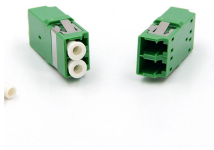

## Kyrgyzstan Cold Connector 12-pin

## Kyrgyzstan Cold Connector 12-pin

Designed for use in vehicles, this connector ensures stable electrical performance under vibration, moisture, and temperature fluctuations. Featuring a robust cylindrical housing, this connector ...

Exqutoo 2Pack 12-Pin Waterproof DT Connector Male and Female Wire Connectors with 16AWG 105°C 600V Wires and Heat Shrink Tubes, Applicable for Automotive Electrical Connections

Choose from our selection of 12 pole pin connectors, including over 111,100 products in a wide range of styles and sizes. Same and Next Day Delivery.

Automotive Connector Pin Crimp Terminal Kit with 708pcs, Suitable for Electrical Connections of 1/1.5/1.8/2.2/2.8/3.5Mm, Including Non-Insulated Male And Female Crimp Connectors for Motorcycles

Kyrgyzstan uses the Type F connector. Type F electrical connectors used in Kyrgyzstan are manufactured to the CEE 7/3 standard and are commonly referred to as Schuko connectors.