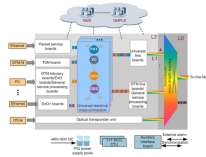

Korean-style cable tray elbow

Korean-style cable tray elbow

Fitting and accessories. with the same or different width of the cable run. All fittings are available in sizes and types corresponding to the straight cable tray sections. These fittings include: elbow, ...

Supports vertical cables with multiple NEMA class tray options. Durable I-BEAM construction and added bracing improve cable management.

We are a one-stop shop for top-notch Electrical Cable Tray in South Korea. Our cable trays are manufactured from robust materials and rigorously tested to ensure they can withstand even the ...