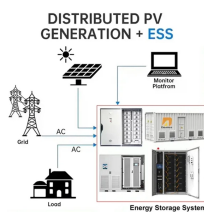

The 3U 56 Channel and 25Gbps VPX conduction and air-cooled Ethernet switch is an addition to our 10G technology in 3U and 6U configurations. The switch is configurable for system connectivity, ...