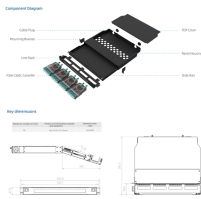

Do you worry about selecting improper clamps, tension hardware, or supports that might cause early cable failures? I understand your concerns, and I will show you how to eliminate doubts ...