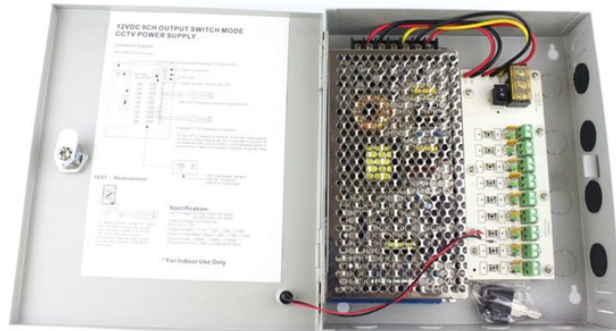

Korea ADSS Optical Cable Upgrade Solution

Korea ADSS Optical Cable Upgrade Solution

ADSS Installation Guide - Free download as PDF File (.pdf), Text File (.txt) or read online for free. This document provides guidelines for installing Teldor Cables and Systems' ADSS (All-Dielectric Self ...

Our ADSS cable is manufactured with precision, ensuring low attenuation and high signal integrity. Customizable span lengths, fiber counts, and sheath colors are available to align with your ...

AFL-ADSS® (All-Dielectric Self-Supporting) cable is ideal for installation in distribution as well as transmission environments, even when live-line installations are required.