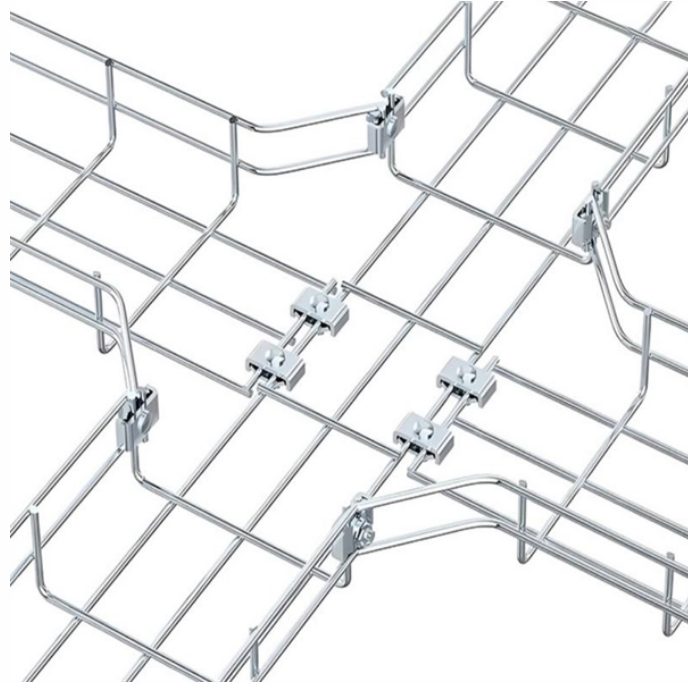

Kenya Plastic Waterproof Distribution Box

Kenya Plastic Waterproof Distribution Box

Get the ZY 2-4 Way Circuit Breaker Distribution Box - Waterproof IP65, White Plastic, Easy Install online at Jumia Kenya and other ZY Breakers, Load Centers & Fuses on Jumia at the best price in Kenya ...

This durable ABS plastic enclosure also excels in outdoor environments with well Wi-Fi signal reception. It's your essential tool for innovative and seamless projects.

Size and Dimensions: The box measures 255mm in length, 200mm in width, and 80mm in height, offering sufficient space to accommodate different components. Material: Waterproof adapter boxes ...

Product Name: Waterproof Junction Box;Material: ABS,Rubber Dimensions: Outer Size: 255 x 200 x 80mm/10.2" x 8" x 3.2" (L*W*H); Inner Size (Approx.): 245 x 190 x 75mm/9.8" x 7.6" x 3" (L*W*H)

These waterproof adapter boxes provide secure housing that shields wiring from moisture, dust, and external damage. Built with strong, weather-resistant materials, they ensure reliable operation in both ...

85 x 85x 50mm waterproof ip65 plastic electrical pvc junction boxes / Adapter Box Buy at Best and Discounted prices in Nairobi kenya

Strong PVC plastic construction with multiple access points for easy cable entry to run cables in and out of the box which can be used outdoor for various uses.