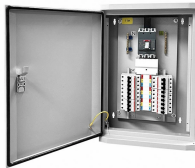

Kenya Plastic Waterproof Distribution Box

Kenya Plastic Waterproof Distribution Box

Get the ZY 2-4 Way Circuit Breaker Distribution Box - Waterproof IP65, White Plastic, Easy Install online at Jumia Kenya and other ZY Breakers, Load Centers & Fuses on Jumia at the best price in Kenya ...

This durable ABS plastic enclosure also excels in outdoor environments with well Wi-Fi signal reception. It's your essential tool for innovative and seamless projects.

Size and Dimensions: The box measures 255mm in length, 200mm in width, and 80mm in height, offering sufficient space to accommodate different components. Material: Waterproof adapter boxes ...

Product Name: Waterproof Junction Box;Material: ABS,Rubber Dimensions: Outer Size: 255 x 200 x 80mm/10.2" x 8" x 3.2" (L*W*H); Inner Size (Approx.): 245 x 190 x 75mm/9.8" x 7.6" x 3" (L*W*H)

These waterproof adapter boxes provide secure housing that shields wiring from moisture, dust, and external damage. Built with strong, weather-resistant materials, they ensure reliable operation in both ...

85 x 85x 50mm waterproof ip65 plastic electrical pvc junction boxes / Adapter Box Buy at Best and Discounted prices in Nairobi kenya

Strong PVC plastic construction with multiple access points for easy cable entry to run cables in and out of the box which can be used outdoor for various uses.