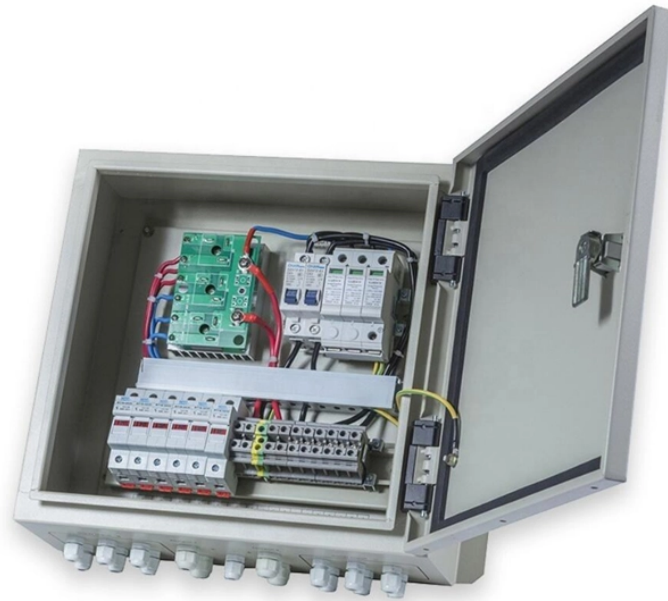

Kenya PDU Fiber Optic Cabinet NEMA4X