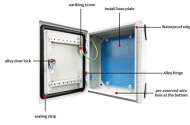

Kenya is a country in East Africa famed for its scenic landscapes and vast wildlife preserves. It is bordered to the north by South Sudan and Ethiopia, to the east by Somalia and the ...