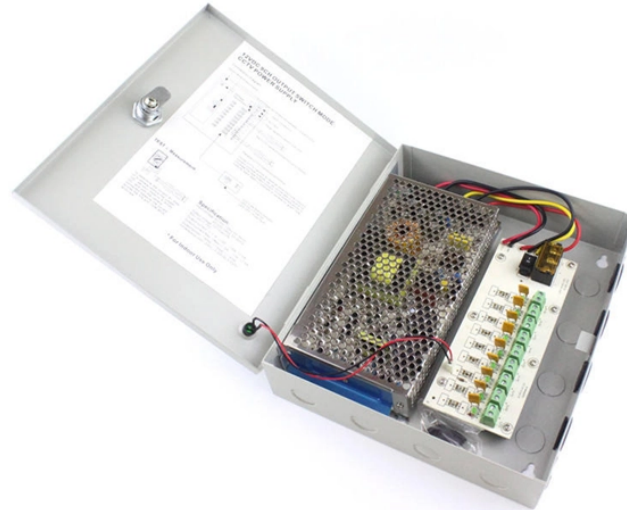

Kenya Agent CFP8QSFP-DD

Kenya Agent CFP8QSFP-DD

	<p>QSFP-DD offers highest port density, OSFP provides 800G future-proofing. Choose the right solution.</p>
	<p>CFP8 (C form-factor pluggable) and QSFP-DD (quad small form-factor pluggable double density) are both types of optical transceivers used in high-speed data transmission systems, but ...</p>
	<p>571 CAL/000291/20 KAMANGA FREIGHT SERVICES LIMITED KANSEI CLEARING AND FORWARDING COMPANY LIMITED KARSIS GLOBAL LOGISTICS LIMITED KENYA BONDED ...</p>
	<p>This document provides a list of 140 customs agents in Kenya that are ISO 9001:2015 certified. It includes their name, PIN number, and registration number. The list aims to provide transparency ...</p>
	<p>June 25, 2024 - QSFP-DD/QSFP-DD800/QSFP-DD1600 Hardware Specification for QSFP DOUBLE DENSITY 8X TRANSCEIVERS - Rev 7.1 September 27, 2023 - QSFP-DD/QSFP-DD800 ...</p>

QSFP-DD, also known as QSFP56-DD, is an evolution of the QSFP form factor designed to support 200G, 400G, and even 800G Ethernet.

In order to import any commodity into Kenya, you as an importer will have to procure the services of a clearing agent. The clearing agent will process all the paperwork on your behalf through ...

QSFP-DD (Quad Small Form-factor Pluggable Double Density): This versatile champion supports both 200G and 400G, boasts backward compatibility with older QSFP modules, and consumes less power ...

Contact Us