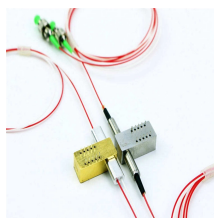

## Junction Box Sealing Ring Price

The Halex knock-out seal is designed to cover exposed ...

From the OEM Original Factory, same quality with much better price. The overall surface details are in place, and the product quality and service life are well guaranteed

Shop for Electrical Box Extension Ring at Walmart . Save money. Live better.

The Halex knock-out seal is designed to cover exposed knock-out holes in steel boxes and other metal enclosures. It is used to close off unused openings in junction boxes or panel boards.