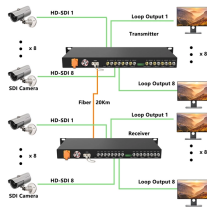

Complete cable tray manual for electrical engineers and designers ...