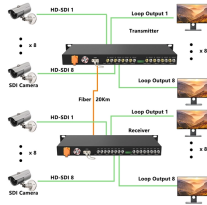

See what's happening with the Jordan Brand. Check out the latest innovations, top styles and featured stories.