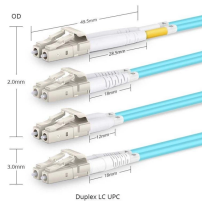

Jordan Optical Splitter Box

Jordan Optical Splitter Box

Our standard portfolio of chromatic-confocal distance sensors includes the RB-400, RB-400-90°, RB-1000, RB-3000 and RB-10000 measuring heads.

Network Access Point (NAP) or Optical Splitter Box 16 fibers, LW-OSB-16D Option-1 1:8 Modular PLC Splitter (2 Pcs) Option-2 1:16 Modular PLC Splitter (1Pc) Description: FTTH [...]

JPT delivers precision fiber optic splitters with low insertion loss, excellent uniformity, and high reliability.

High-quality PLC fiber optical splitters including Bare, Blockless, ABS, LGX, and Rack Mount types. For PON, FTTX, and EPON networks with low insertion loss and high reliability.