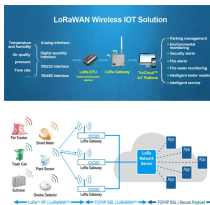

Join the franchise of single-fiber bidirectional 25G

Join the franchise of single-fiber bidirectional 25G

The TN-SFP-xx25G-xR-S transceivers are Cisco Compliant* and are designed for bi-directional serial-optical data communication such as 25G Ethernet at speeds up to 26.5 Gbps.

A SFP-10/25G-BXD-I device is always connected to a SFP-10/25G-BXU-I device with a single strand of standard SMF. The communication over a single strand of fiber is achieved by separating the ...

Join an activity with your class and find or create your own quizzes and flashcards.