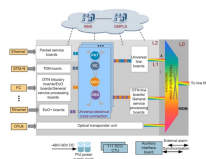

There are multiple ways to join a Zoom meeting. You can join a meeting through an email or calendar invite, an instant messaging invite, from a web browser, from the Zoom Workplace desktop and ...