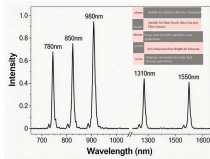

THIS LOT CONSISTS OF: 1 NEW Killark JLX-21 3/4"
Box with 1/2" HubCover. We are not experts in
these fields and so may not be able to give you
the answers you require.