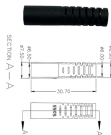

Our high quality products include cable trunking, cable ladder, perforated cable tray, wire mesh cable tray, the matching accessories and switchgear cabinet, etc.

Buy Cable Tray Elbow China Direct From Cable Tray Elbow Factories at Alibaba . Help Global Buyers Source China Easily.