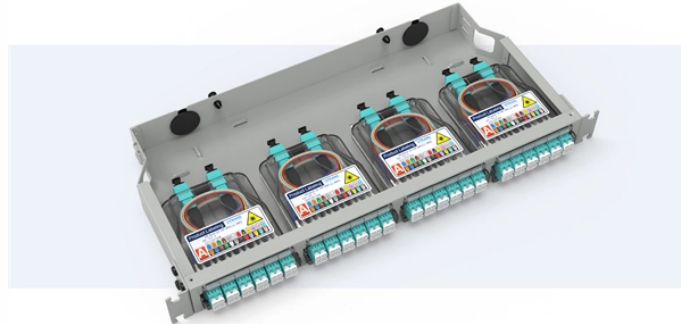

Japanese Optical Cable Connector

Pre-Terminated Patch Panel

- Multi-application support
- Flexible configuration
- Modular design