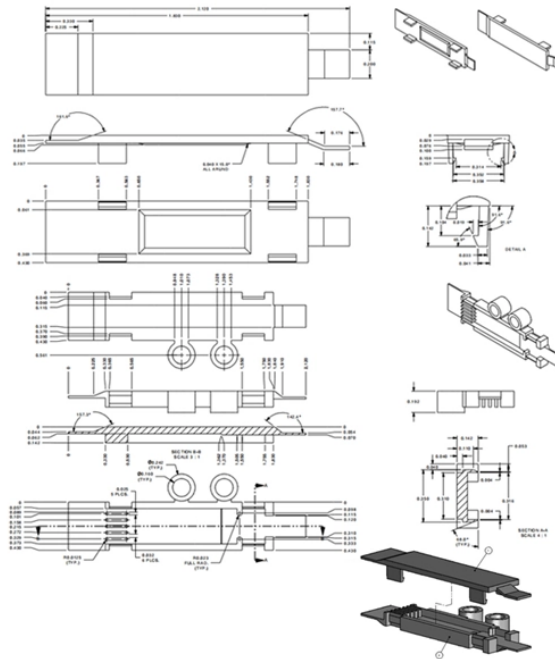

Jamaica Data Center PDU Fiber Optic Cabinet Construction Case