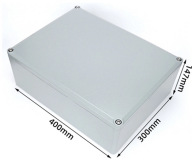

Cable tray are used in wiring of buildings to support electrical cables and wires that are used to distribute power, controls and communication. The cable tray are for hot dip galvanized ...