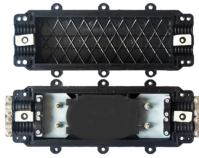

## Italian ladder-type hot-dip galvanized cable tray

## Italian ladder-type hot-dip galvanized cable tray

The Hot-dip galvanized ladder cable tray is ideal for multiple large cables. Typically used on industrial cable support systems & industrial construction requiring strength and reliability.

Describes the specific surface treatment applied to the outer product for either aesthetics and/or durability. Refers to the approximate height of a cable tray used for specifying. Selecting a specific ...

Two hot dip galvanized steel C-Channel profile side rails with transverse ladder rungs; provides the most rigid ladder tray system. Ideal for high vibration environments.

These trays are coated with a thick layer of zinc through the hot dip galvanization process, offering enhanced protection against corrosion, harsh weather, and heavy industrial conditions.