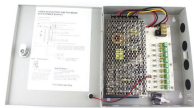

Lo switch L3 multi-gigabit 24 porte PoE++ sviluppato da FS è dotato di 4 porte SFP+ da 10Gb e 4 porte SFP28 da 25Gb. QoS e OSPF per un migliore controllo del traffico e una gestione semplificata della ...