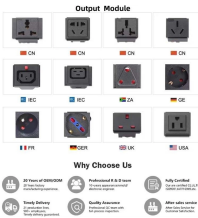

Combined with strong electrical performance and broad system compatibility, TE OSFP connectors and cable assemblies deliver a balanced solution for today's high-density, high-power network ...