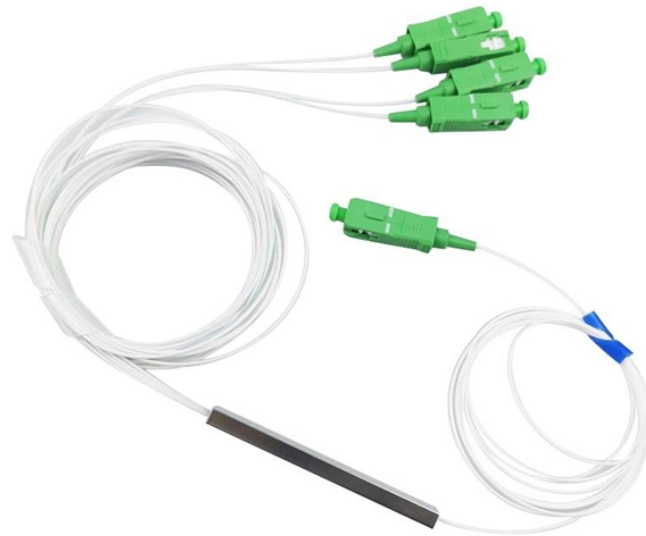

Israeli Factory Smart Power Distribution Cabinet Manufacturer

Israeli Factory Smart Power Distribution Cabinet Manufacturer

We specialized in full turn-key manufacturing of control panels, power distribution units, electrical cabinets, cable assembly, HW & SW Testing JIG's and many other engineering solutions.