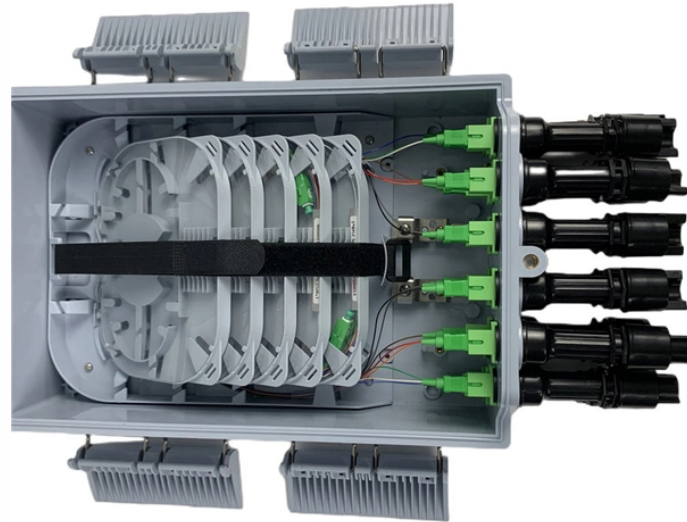

Is fiber optic cable for indoor use

Is fiber optic cable for indoor use

Indoor fiber optic cables represent the backbone of modern connectivity, driving performance improvements and meeting the rising demands of digital ...

Indoor fiber optic cables are designed for use in controlled environments, such as office buildings, data centers, and residential premises. These cables are typically smaller in size and have ...

Outdoor fiber works for long distances and hard places, like underground or on poles. Indoor cables cost less to put in. Outdoor cables last longer and keep your data safe in rough places.

This guide offers a technical comparison of outdoor and indoor fiber optic cables, exploring their construction, performance metrics, applications, and installation challenges.

Indoor fiber optic cables represent the backbone of modern connectivity, driving performance improvements and meeting the rising demands of digital communication. As businesses and homes ...

At its core, an indoor fiber cable is a type of cable containing one or more optical fibers that are used to carry light. These fibers are typically made of glass or plastic and are designed to ...

Contact Us