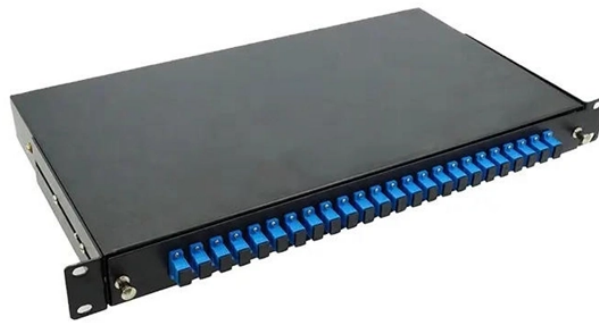

Ireland Telecommunications Fiber Optic Company