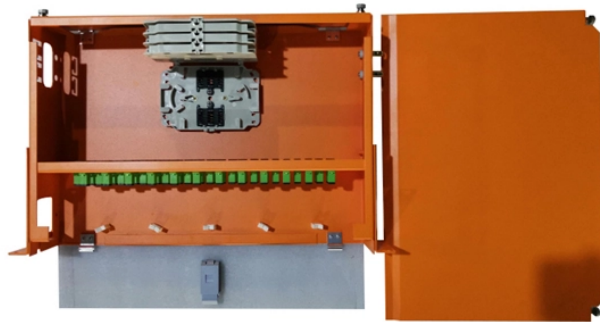

Iran Stainless Steel Cable Tray Agent