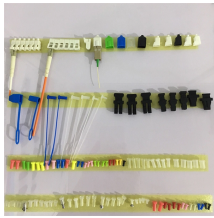

Introduction and Price of Singapore Distribution Boxes

Shop CHW distribution boxes, Hager MCBs, and RCCBs in Singapore at Guan Seng Electrical. Safe, reliable, and compliant electrical protection for homes and offices.

Based on our assessment, if the items are acceptable, we will request you to bring it to our main branch at Blk 5022 Ang Mo Kio Industrial Park 2 #01-31 Singapore (569525). Several types of goods are ...