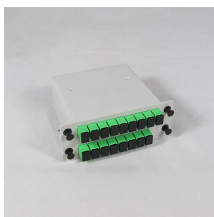

Find high-quality interface boxes at the lowest prices, designed for seamless integration of different systems and devices. Our interface boxes are perfect for industrial automation, telecommunications, ...