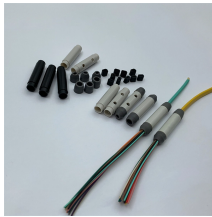

Intelligent U-shaped steel cable tray in stock

Intelligent U-shaped steel cable tray in stock

Cable Tray, 2" Depth x 4" Width x 10" Section, Material: Carbon Steel. Finish: Electroplated Zinc.

Choose from our selection of cable trays, including over 850 products in a wide range of styles and sizes. Same and Next Day Delivery.

Constructed from interwoven metal wires forming a flexible mesh, this lightweight tray allows maximum airflow and easy cable routing. A compact, shallow-profile tray shaped like a U-channel, ideal for ...

The Aluminum I-Beam Design Of Itray Is Perfect For Industrial Installations With Large Diameter Cables In Long Span Situations, Minimizing Total Tray Width and Creating A Smooth Transition Between ...

Simple because is not required any curve, corner or pass-thru section, it's fast to install with Quicklok fitting and Tablok holders. It is made of mesh metallic wiring electrogalvanized (interior), hot-dip ...