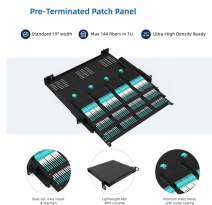

An intelligent PDU is a smart power device offering real-time monitoring, remote control, and energy efficiency, essential for modern data center reliability.