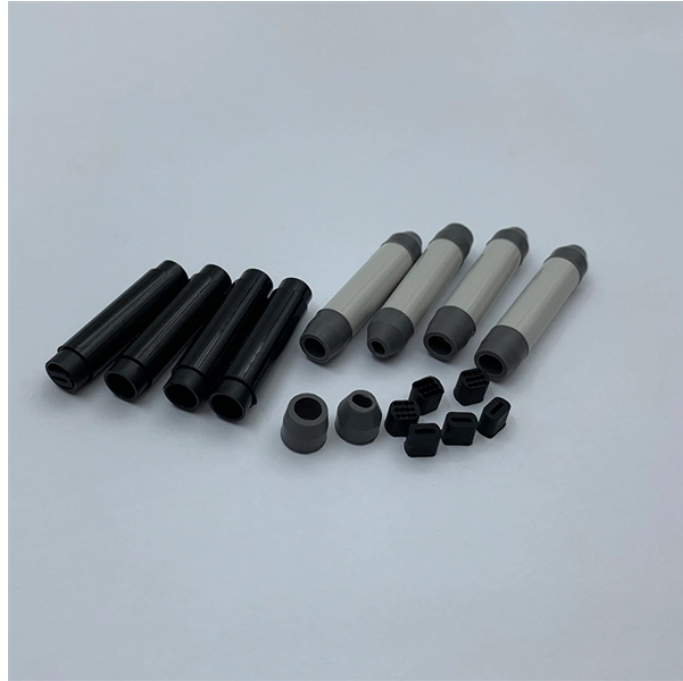

Integrated power cabinet supply in Congo