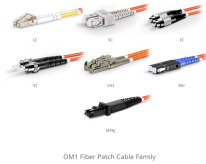

Integrated Light Module

Integrated Light Module

Integrated LEDs have the light source built in with no sockets or bulbs. Learn the pros and cons around integrated LED and LED bulbs.

GLOBE Electric 44663 1-Light Integrated LED Outdoor/Indoor Flush Mount Ceiling Light, Matte Black and Faux Wood Finish, Frosted Diffuser, Weather Resistant, Modern Rustic Design

Integrated LED lights are built-in LED chips in lighting fixtures, which means they cannot be replaceable. Their outstanding energy efficiency, long-lasting, illumination quality, and brightness ...

Traditional lighting uses fixtures designed to hold replaceable bulbs, but integrated LED lighting represents the leading edge of this evolution. Integrated fixtures combine the light source and the ...

Integrated LED lighting has an array of LED light diodes integrated or fixed on it that cannot be easily removed but work together to give a fuller, purer light output.

Installing a HALO LT Series Recessed LED Trim is almost as easy as screwing in a lightbulb-no wiring needed. They make upgrading your lighting an easy weekend project that improves aesthetics and ...

The term integrated LED refers to the lights that are held in a chip and built in a single unit. However, the people get confused about their constructions and sole purpose. This guide will ...

Lumileds offers custom integrated solutions utilizing Lumileds broad portfolio of LED light sources. We provide 2D and 3D styling solutions for our customers' unique designs, including ...