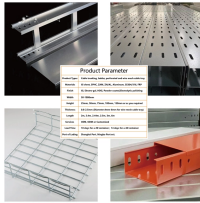

Explore the costs and factors involved in replacing a septic tank distribution box for informed decision-making.