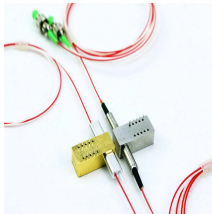

Our cable routing systems are easy to install and can be extended. Our broad range of standard cable trays are particular well-suited for cabling in buildings. Cable trays with a lock allow fast cable ...

We manufacture complete modular Cable Trays and Cable Ladder Racking Systems that offer the possibility of cable routing in civil and industrial areas for low, medium and high voltage electrical ...