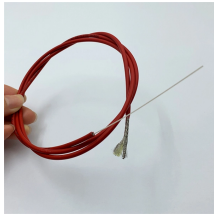

Installation of cable trays for pendant lights

Installation of cable trays for pendant lights

Welcome to our step-by-step guide on installing cable trays! In this video, we'll explore the different types of cable trays available and provide detailed instructions for their...

When installing pendant lights, there are several important factors to keep in mind to ensure a successful and safe installation. First, consider the height of your ceiling and the optimal ...

The document outlines the procedure for installing cable trays, including essential tools, equipment, and safety measures. It emphasizes the importance of thorough material inspection and proper ...

How to install pendant hanging lights? The following guide from Rowabi is your essential resource for a seamless and hassle-free installation.

To ensure that the complete ladder tray wiring system performs as designed, it is important that it is properly installed. Personal injury as well as property damage will result if proper installation and ...