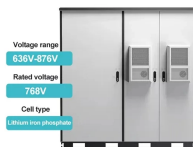

When fitting cable trays and their accessories, the products are cut on site to create changes of direction, adjust sections, etc. Damage can also occur during handling; as a result, both the ...