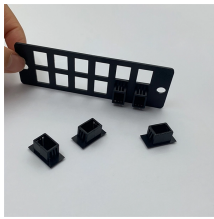

Installation of Trapezoidal Cable Trays in Croatia

Installation of Trapezoidal Cable Trays in Croatia

The Cable Tray system is installed in electrical rooms, plant rooms, and service corridors. This section will guide you through the necessary steps to ensure a successful installation.

Whether you're building a commercial setup or upgrading an industrial plant, proper cable tray installation ensures neat wiring, safe access, and easy maintenance. But before you lay the first ...

This document provides details on installing cable trays and their support systems. It includes diagrams showing how to mount cable trays on walls using pre-fabricated flanges or channels.

When fitting cable trays and their accessories, the products are cut on site to create changes of direction, adjust sections, etc. Damage can also occur during handling; as a result, both the ...

Below is a complete Method Statement For Installation of Cable Tray, Trunking, & Cable Ladders in compliance with project specifications and approved material submittals.