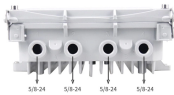

The Regulator has decided that smart meters should be installed at all customers within 1 January 2019. Smart meters will send information of the consumption automatically to the Distribution System ...