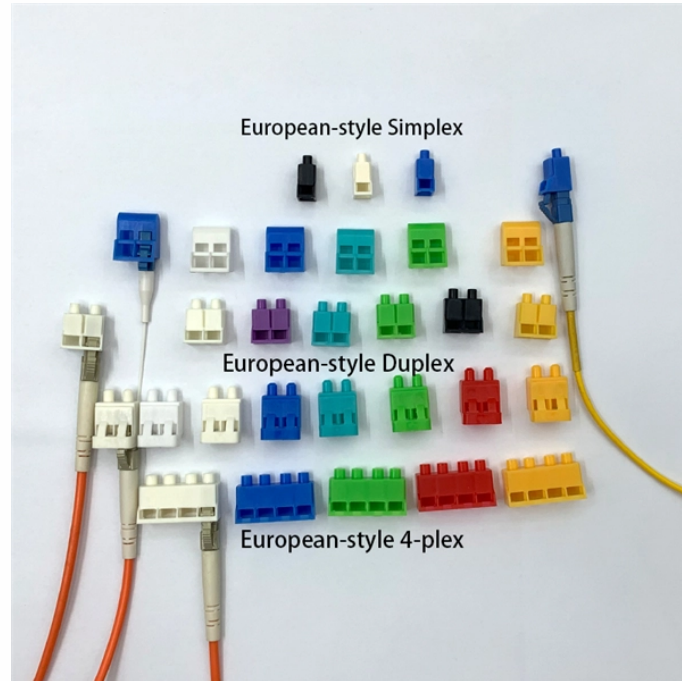

Installation of Parallel Cable Trays in High-Rise Buildings