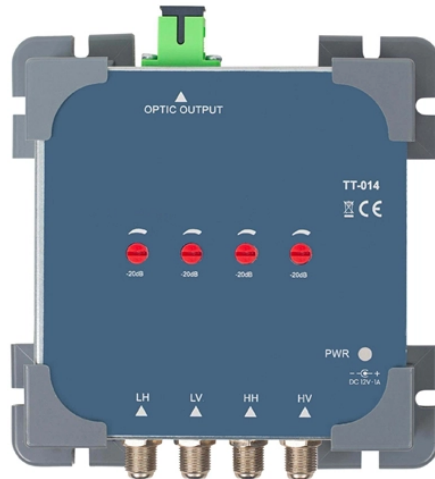

Installation of Intelligent Power Distribution Cabinets